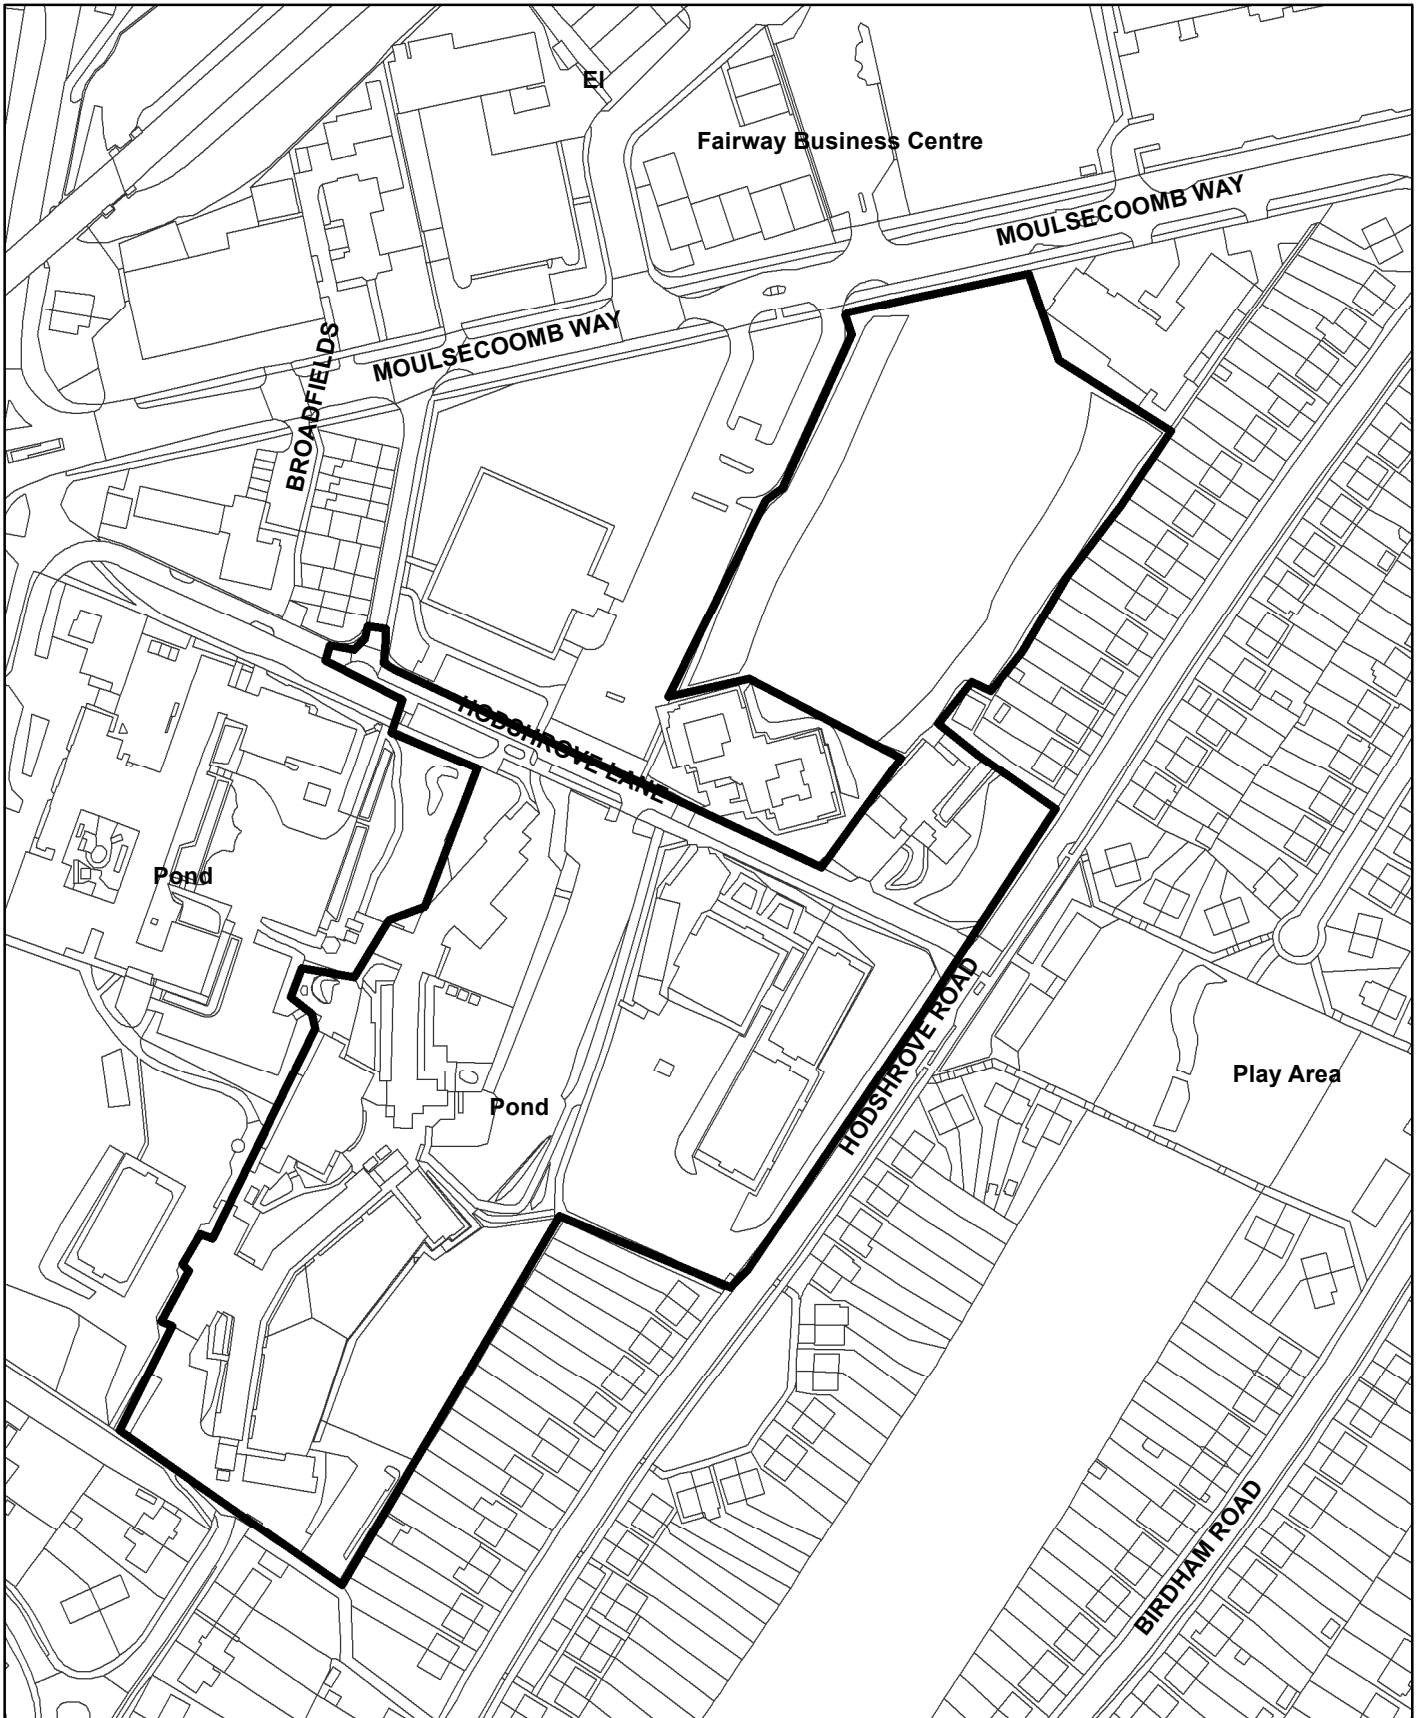

BH2022 01063 - Moulsecoomb Hub North

N

Scale: 1:2,000